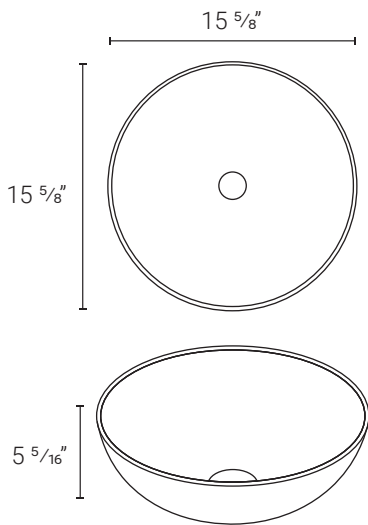

15 5/8" x 15 5/8" x 5 5/16"

*Matching Drain: SM-PD24
SM-PD25

SM-VS240 - White
SM-VS241 - Matte Black
SM-VS243 - Matte Grey
SM-VS244 - Matte Pink
SM-VS245 - Matte Red