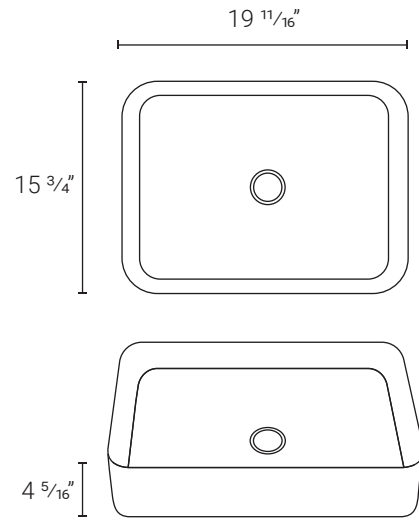

$14 \frac{9}{16}$ " x $14 \frac{9}{16}$ " x $5 \frac{5}{16}$ " SM-VS230 - White

*Matching Drain: SM-PD24
SM-PD25

$24 \frac{3}{16}$ " x $16 \frac{1}{8}$ " x $4 \frac{1}{2}$ " SM-VS231 - White

*Matching Drain: SM-PD24
SM-PD25

*Compatible drains sold separately - multiple color options available.
NOTE: Sinks are compatible with all standard vessel sink faucets.

15 3/4" x 15 3/4" x 4 5/16" SM-VS232 - White

*Matching Drain: SM-PD24
SM-PD25