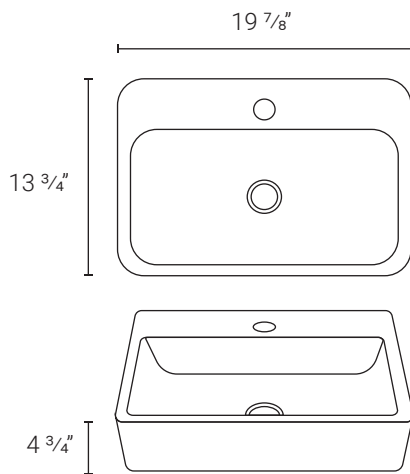

Sincerely,

The Swiss Madison Team

18 11/16" x 13 3/4" x 5 11/16" SM-VS201 - White

*Matching Drain: SM-PD24
SM-PD25

23 7/16" x 18 11/16" x 6 11/16" SM-VS202 - White

*Matching Drain: SM-PD23

19 7/8" x 13 3/4" x 4 3/4" SM-VS203 - White