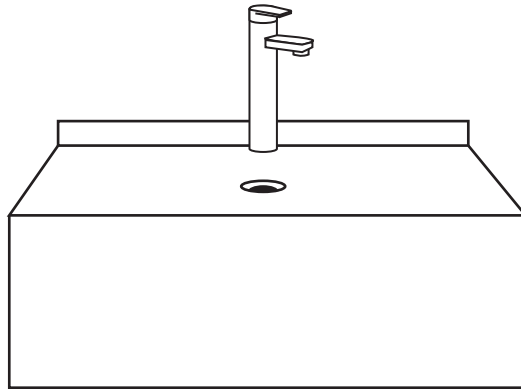

1. Mark Faucet Holes and Drain Location

- Place sink in desired location on countertop and mark the drain hole and faucet hole with a pencil.

NOTE: Make sure clearance is suitable for backsplash, faucet, and plumbing for the sink.

2. Drill Countertop

- Cut the opening for the drain in the countertop.

ALWAYS WEAR PROTECTIVE GEAR WHEN USING DANGEROUS MATERIALS

NOTE: Drawings may not exactly define contour of china.

3. Install Faucet

- Install faucet and it's components.

4. Install Sink

- Check alignment of the sink to the opening in the countertop.
- Use a bead of clear silicone (or preferred adhesive) around the underside of the sink.
- Carefully place the sink on the countertop, align, and press firmly.
- Allow sealant to set above 60 minutes.