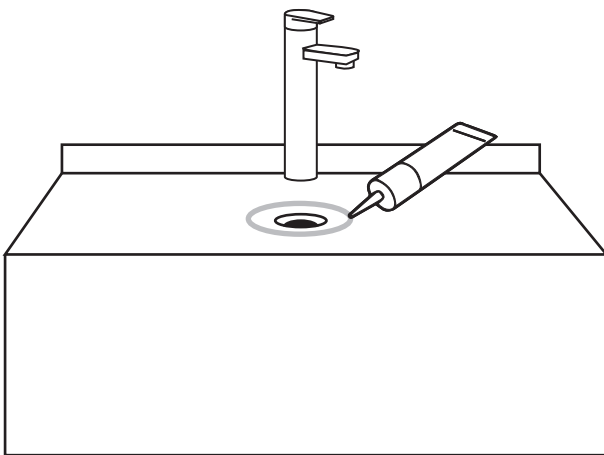

4. Install Sink

- Check alignment of the sink to the opening in the countertop.
- Use a bead of clear silicone (or preferred adhesive) around the underside of the sink.
- Carefully place the sink on the countertop, align, and press firmly.
- Allow sealant to set above 60 minutes.

Installer Tip: Use acetone or denatured alcohol to remove any excess sealant immediately after application.