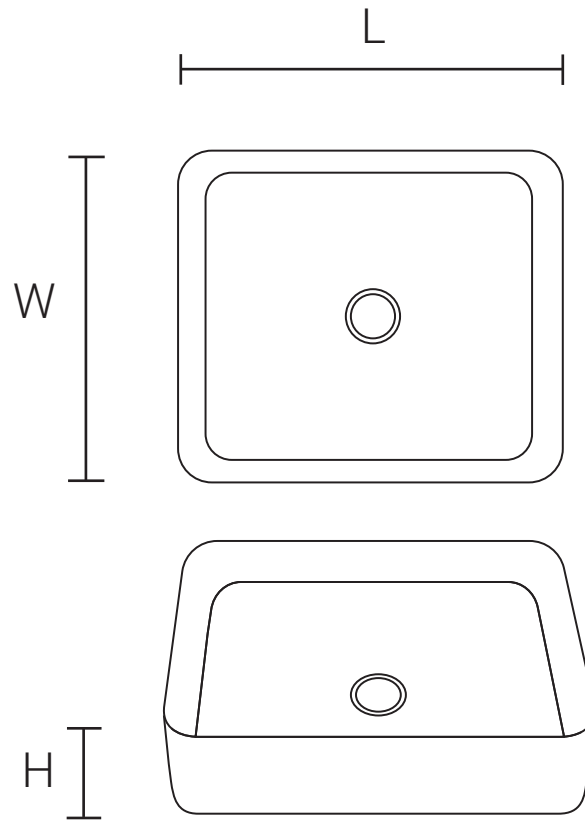

22 1/16" x 15 3/4" x 4 3/4" SM-VS282 - White

31 1/2" x 17 1/8" x 5 11/16" SM-VS292 - White

SUGGESTED TOOLS AND MATERIALS

PARTS LIST

- Swiss Madison Sink
- Sink Faucet (not included)
- Sink Drain (not included)

NOTE: Specialized tools may be necessary to install a Swiss Madison Vessel Sink with countertop materials other than wood, marble, or granite.