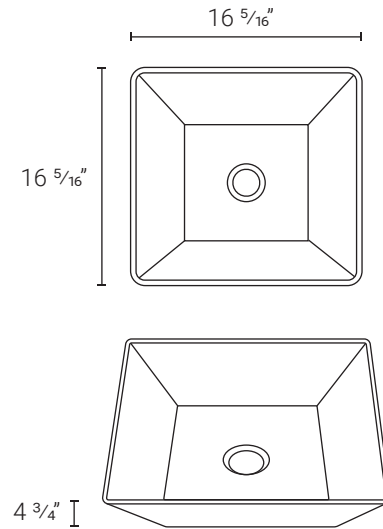

23 1/4" x 15 3/8" x 8 11/16" SM-VS211 - White

$16 \frac{5}{16}$ " x $16 \frac{5}{16}$ " x $4 \frac{3}{4}$ " SM-VS222 - White

*Matching Drain: SM-PD23