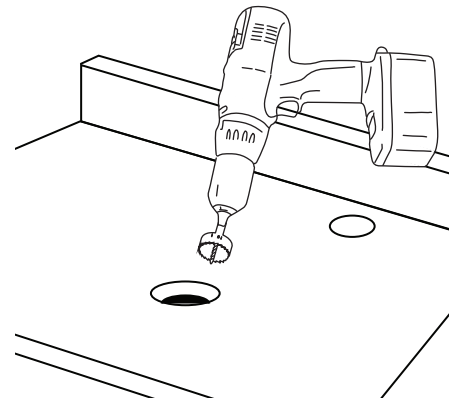

1. Read the complete instruction manual before beginning installation.
2. Confirm that your model will fit in intended location and plumbing fixtures are located where legally required before beginning installation.
3. Not all drawings on this manual are drawn to scale. Please refer to the model chart.
4. Two people are recommended to install and move this product.

1. Mark Faucet Holes and Drain Location

- Place sink in desired location on countertop and mark the drain hole and faucet hole with a pencil.

NOTE: Make sure clearance is suitable for backsplash, faucet, and plumbing for the sink.

2. Drill Countertop

- Cut the opening for the drain in the countertop.

ALWAYS WEAR PROTECTIVE GEAR WHEN USING DANGEROUS MATERIALS

NOTE: Drawings may not exactly define contour of china.

3. Install Faucet

- Install faucet and it's components.