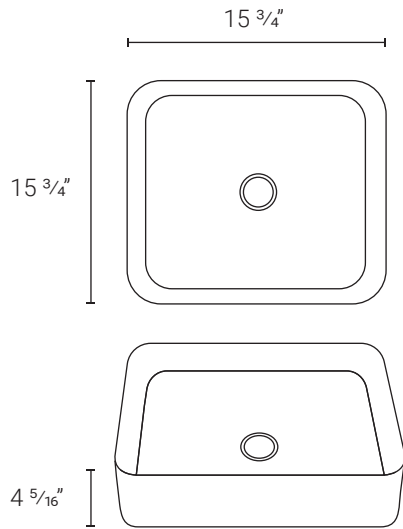

$14 \frac{9}{16}$ " x $14 \frac{9}{16}$ " x $5 \frac{5}{16}$ " SM-VS230 - White

*Matching Drain: SM-PD24
SM-PD25

$24 \frac{3}{16}$ " x $16 \frac{1}{8}$ " x $4 \frac{1}{2}$ " SM-VS231 - White

*Matching Drain: SM-PD24
SM-PD25

*Compatible drains sold separately - multiple color options available.
NOTE: Sinks are compatible with all standard vessel sink faucets.

15 3/4" x 15 3/4" x 4 5/16" SM-VS232 - White

*Matching Drain: SM-PD24
SM-PD25