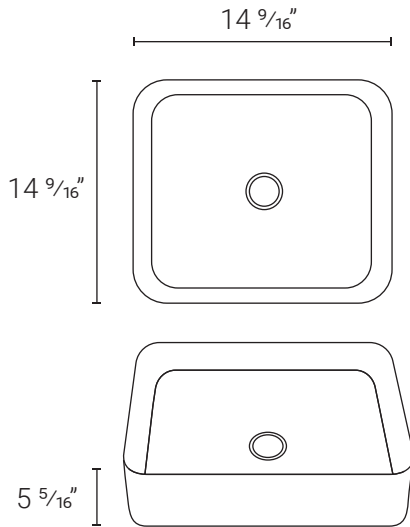

*Matching Drain: SM-PD24
SM-PD25