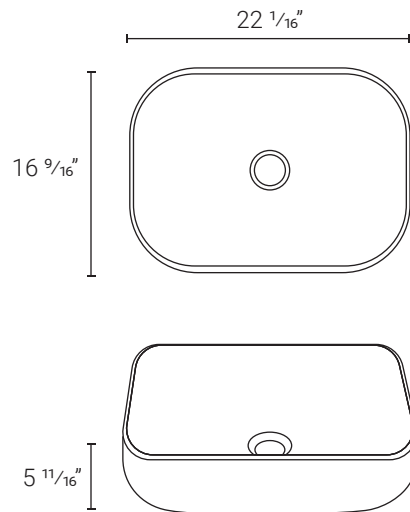

16 9/16" x 16 9/16" x 6 5/16" SM-VS252 - White

*Matching Drain: SM-PD23

*Compatible drains sold separately - multiple color options available.
NOTE: Sinks are compatible with all standard vessel sink faucets.

19 11/16" x 19 11/16" x 6 1/2" SM-VS262 - White

*Matching Drain: SM-PD23

25 3/16" x 16 1/8" x 4 15/16" SM-VS272 - White

*Matching Drain: SM-PD24
SM-PD25

17 3/4" x 15 3/4" x 5 11/16" SM-VS273 - White

*Matching Drain: SM-PD24
SM-PD25