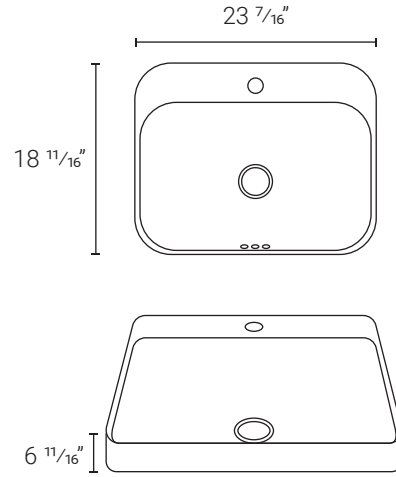

Sincerely,

The Swiss Madison Team

18 11/16" x 13 3/4" x 5 11/16" SM-VS201 - White

*Matching Drain: SM-PD24
SM-PD25

23 7/16" x 18 11/16" x 6 11/16" SM-VS202 - White

*Matching Drain: SM-PD23

19 7/8" x 13 3/4" x 4 3/4" SM-VS203 - White