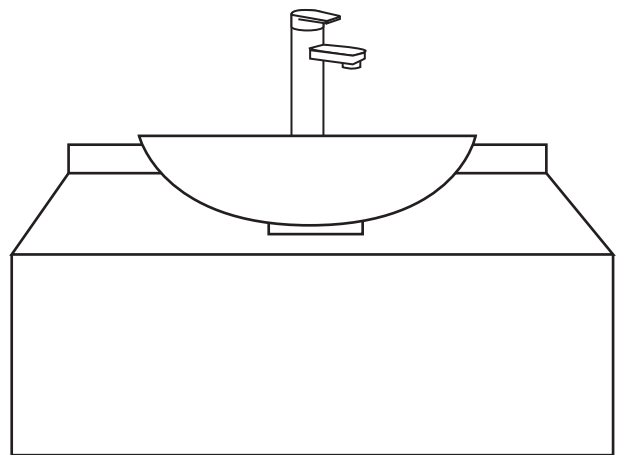

4. Install Sink

- Check alignment of the sink to the opening in the countertop.
- Use a bead of clear silicone (or preferred adhesive) around the underside of the sink.
- Carefully place the sink on the countertop, align, and press firmly.
- Allow sealant to set above 60 minutes.

Installer Tip: Use acetone or denatured alcohol to remove any excess sealant immediately after application.