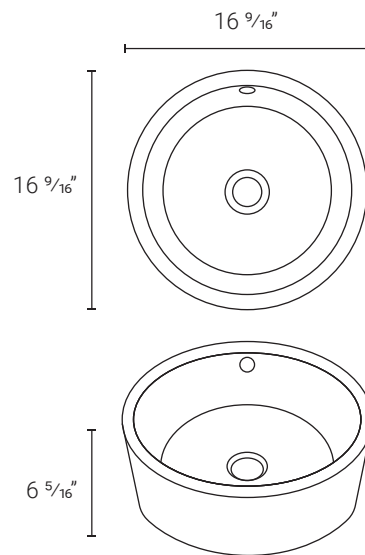

*Compatible drains sold separately - multiple color options available.
NOTE: Sinks are compatible with all standard vessel sink faucets.

15 3/4" x 15 3/4" x 4 5/16" SM-VS232 - White

*Matching Drain: SM-PD24
SM-PD25

19 11/16" x 15 3/4" x 4 5/16" SM-VS242 - White

*Matching Drain: SM-PD24
SM-PD25

15 5/8" x 15 5/8" x 5 5/16"

*Matching Drain: SM-PD24
SM-PD25

SM-VS240 - White
SM-VS241 - Matte Black
SM-VS243 - Matte Grey
SM-VS244 - Matte Pink
SM-VS245 - Matte Red