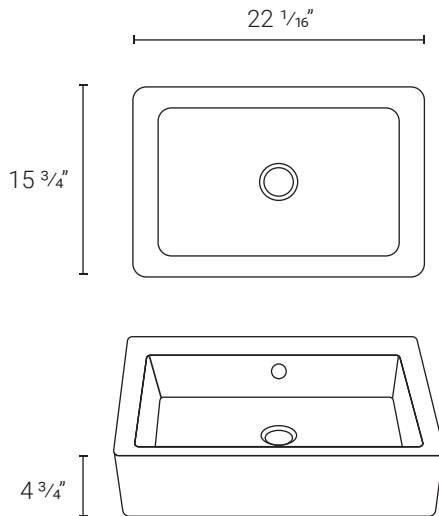

*Matching Drain: SM-PD23