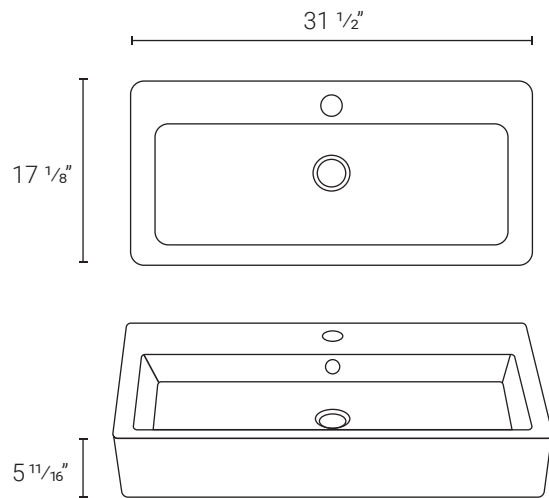

28 1/8" x 16 3/16" x 5 11/16" SM-VS275 - White

*Matching Drain: SM-PD24
SM-PD25

18 1/2" x 13 3/4" x 5 5/16" SM-VS277 - White

*Matching Drain: SM-PD23

22 1/16" x 15 3/4" x 4 3/4" SM-VS282 - White

*Matching Drain: SM-PD23