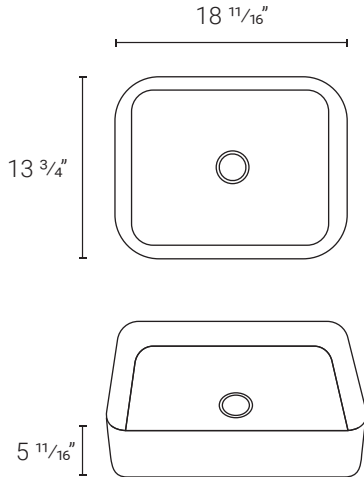

Sincerely,

The Swiss Madison Team

18 11/16" x 13 3/4" x 5 11/16" SM-VS201 - White

*Matching Drain: SM-PD24
SM-PD25

23 7/16" x 18 11/16" x 6 11/16" SM-VS202 - White

*Matching Drain: SM-PD23

19 7/8" x 13 3/4" x 4 3/4" SM-VS203 - White