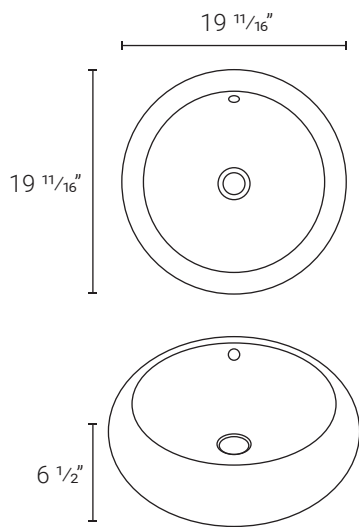

19 11/16" x 19 11/16" x 6 1/2" SM-VS262 - White

*Matching Drain: SM-PD23