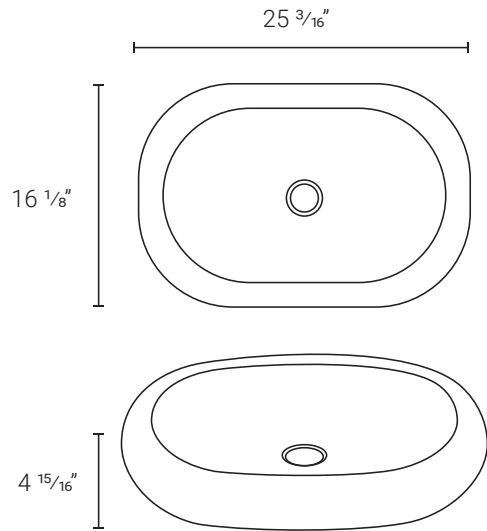

16 9/16" x 16 9/16" x 6 5/16" SM-VS252 - White

25 3/16" x 16 1/8" x 4 15/16" SM-VS272 - White

*Matching Drain: SM-PD24
SM-PD25