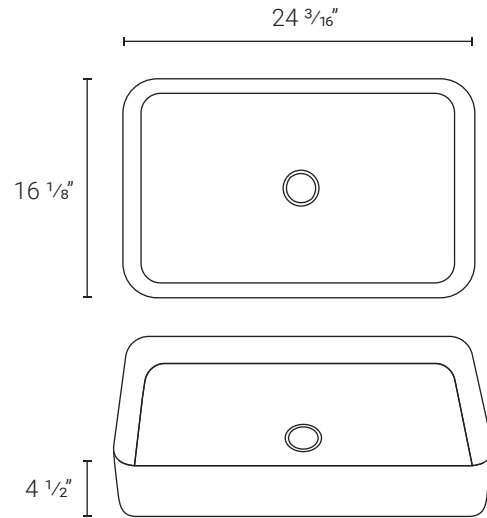

*Matching Drain: SM-PD24
SM-PD25

*Compatible drains sold separately - multiple color options available.
NOTE: Sinks are compatible with all standard vessel sink faucets.