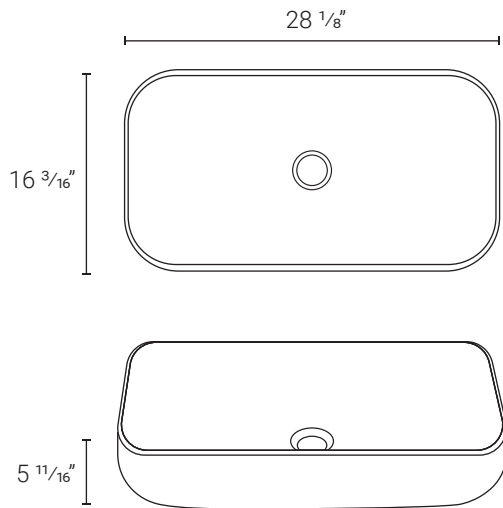

17 3/4" x 15 3/4" x 5 11/16" SM-VS273 - White

28 1/8" x 16 3/16" x 5 11/16" SM-VS275 - White

*Matching Drain: SM-PD24
SM-PD25