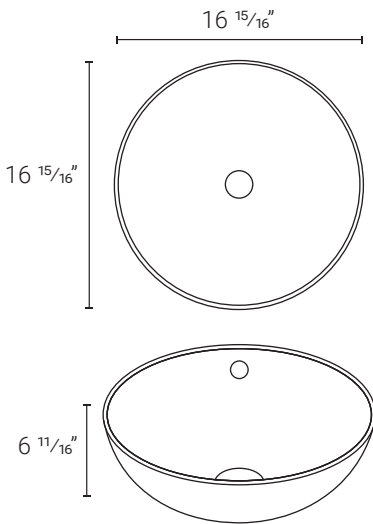

19 7/8" x 13 3/4" x 4 3/4" SM-VS203 - White

$16 \frac{15}{16}$ " x $16 \frac{15}{16}$ " x $6 \frac{11}{16}$ " SM-VS212 - White

*Matching Drain: SM-PD23