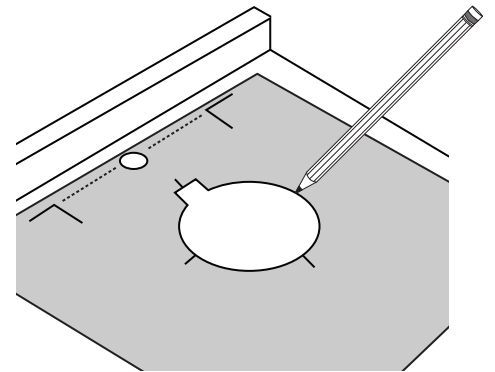

The step-by-step guidelines in the installation instructions are a general reference for installing a Swiss Madison Sink. Should there be any discrepancies, Swiss Madison cannot be held liable. It is recommended to install all Swiss Madison products by hiring a licensed professional.

1. Read the complete instruction manual before beginning installation.
2. Confirm that your model will fit in intended location and plumbing fixtures are located where legally required before beginning installation.
3. Not all drawings on this manual are drawn to scale. Please refer to the model chart.
4. Two people are recommended to install and move this product.

1. Mark Faucet Holes and Drain Location

- Place sink in desired location on countertop and mark the drain hole and faucet hole with a pencil.

NOTE: Make sure clearance is suitable for backsplash, faucet, and plumbing for the sink.