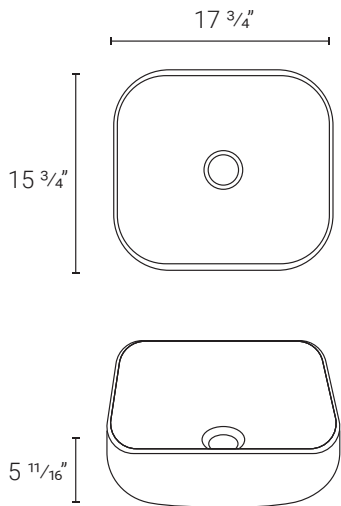

19 11/16" x 15 3/4" x 4 5/16" SM-VS242 - White

*Matching Drain: SM-PD24
SM-PD25

15 5/8" x 15 5/8" x 5 5/16"

*Matching Drain: SM-PD24
SM-PD25

SM-VS240 - White
SM-VS241 - Matte Black
SM-VS243 - Matte Grey
SM-VS244 - Matte Pink
SM-VS245 - Matte Red

16 9/16" x 16 9/16" x 6 5/16" SM-VS252 - White

*Matching Drain: SM-PD23

*Compatible drains sold separately - multiple color options available.
NOTE: Sinks are compatible with all standard vessel sink faucets.

19 11/16" x 19 11/16" x 6 1/2" SM-VS262 - White

*Matching Drain: SM-PD23

25 3/16" x 16 1/8" x 4 15/16" SM-VS272 - White

*Matching Drain: SM-PD24
SM-PD25

17 3/4" x 15 3/4" x 5 11/16" SM-VS273 - White

*Matching Drain: SM-PD24
SM-PD25