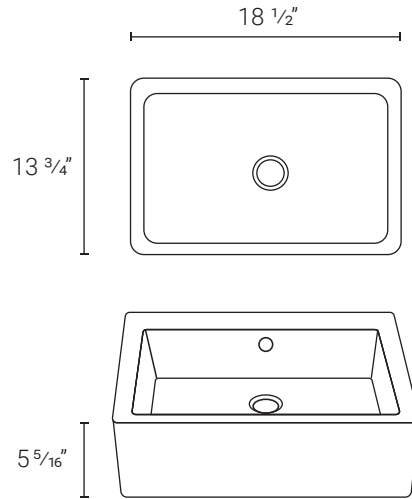

22 1/16" x 16 9/16" x 5 11/16" SM-VS274 - White

*Matching Drain: SM-PD24
SM-PD25

*Compatible drains sold separately - multiple color options available.
NOTE: Sinks are compatible with all standard vessel sink faucets.

28 1/8" x 16 3/16" x 5 11/16" SM-VS275 - White

*Matching Drain: SM-PD24
SM-PD25

18 1/2" x 13 3/4" x 5 5/16" SM-VS277 - White

*Matching Drain: SM-PD23

22 1/16" x 15 3/4" x 4 3/4" SM-VS282 - White

*Matching Drain: SM-PD23