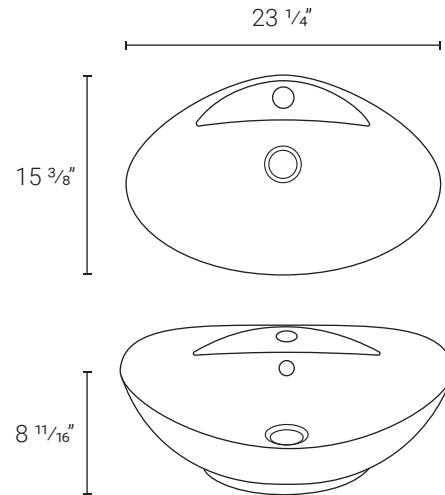

*Matching Drain: SM-PD23

*Compatible drains sold separately - multiple color options available.
NOTE: Sinks are compatible with all standard vessel sink faucets.